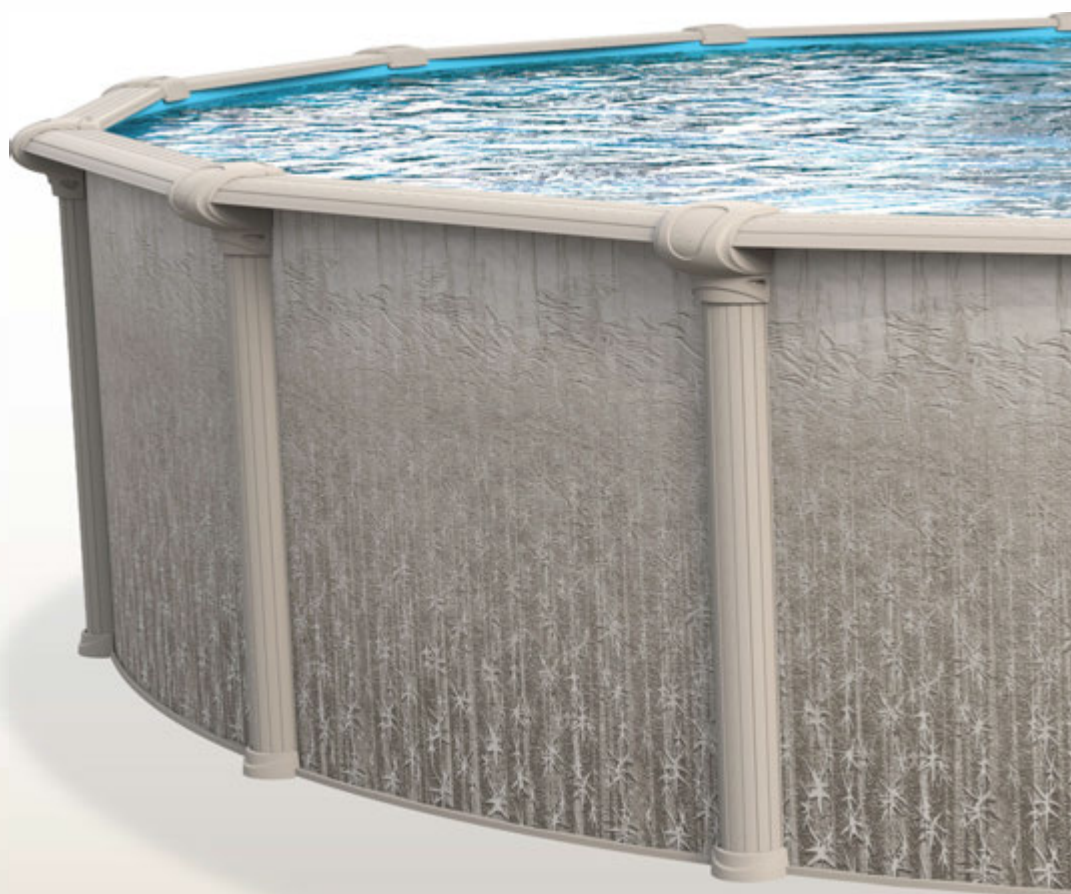

# SAHARA STR

*Beauty, Strength and Design;  
a great combination!*

## Available color and sizes

### Color

Sand

### V7 Steel Series

- 7-inch protected steel top ledges for extra resistance to weather
- Steel uprights treated with Texture-Kote
- Two-piece ledge cover and foot cover for precise fit
- Interlocking stabilizer support system for easy wall installation
- Sahara wall pattern-complements Ivory structure
- Heavy corrugated wall with superior coatings
- Easy to assemble
- Buttress system for oval pools
  - a structurally simplified design with superior strength and durability, that is both efficient and attractiv