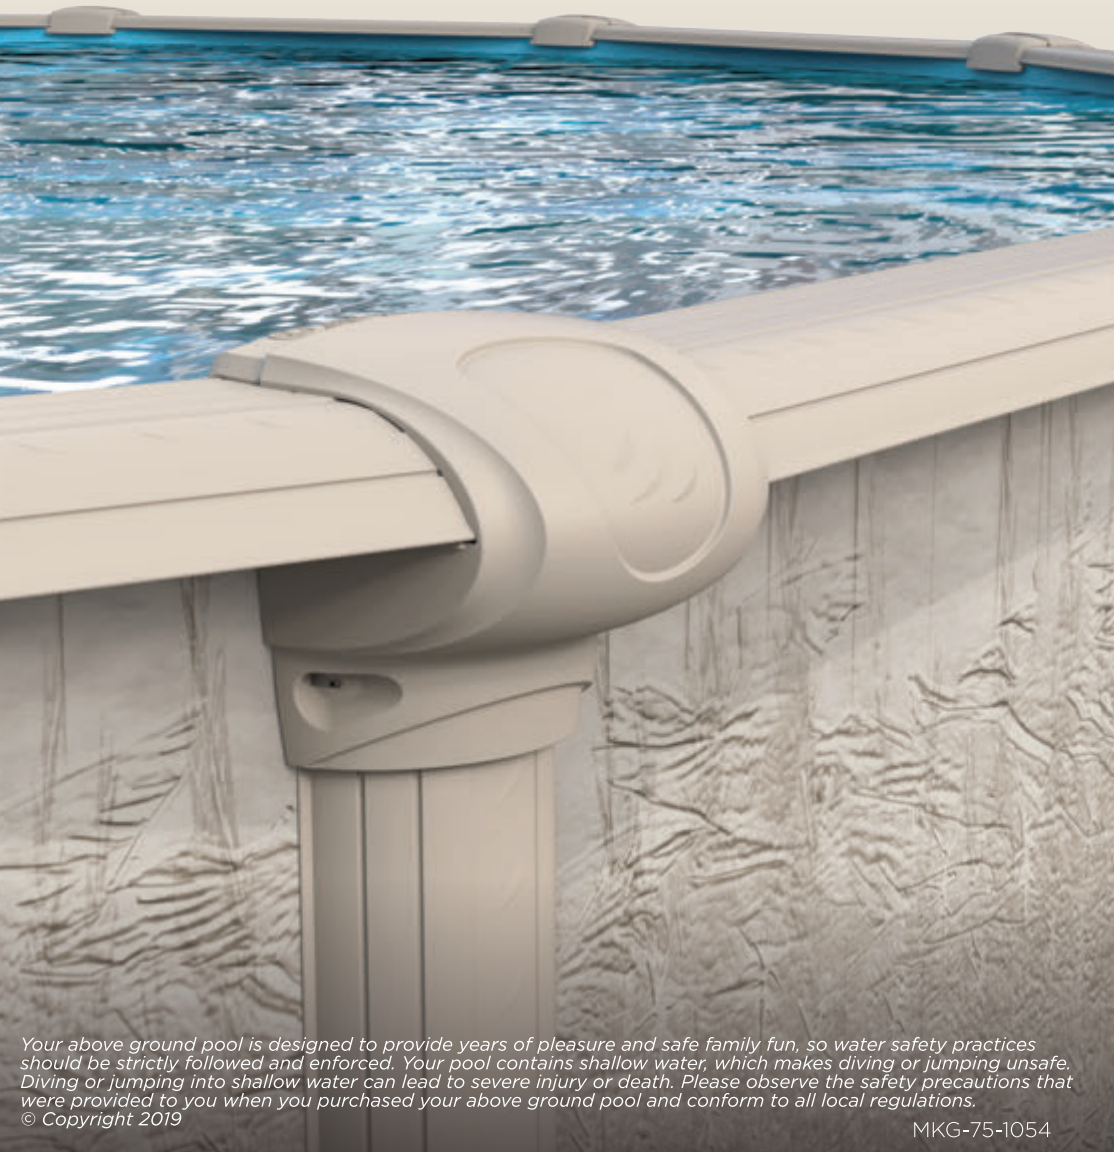

What will you be doing this summer?
Superior materials and renowned durability,
The **V7 Steel Series** brings you the ultimate in
steel pools. Take pride in owning a quality steel
pool that is built for the long haul!

The entire steel structure is coated with a
combination of protective finishes, ensuring
maximum resistance to corrosion and
providing optimum durability.

Your above ground pool is designed to provide years of pleasure and safe family fun, so water safety practices should be strictly followed and enforced. Your pool contains shallow water, which makes diving or jumping unsafe. Diving or jumping into shallow water can lead to severe injury or death. Please observe the safety precautions that were provided to you when you purchased your above ground pool and conform to all local regulations.

© Copyright 2019

MKG-75-1054